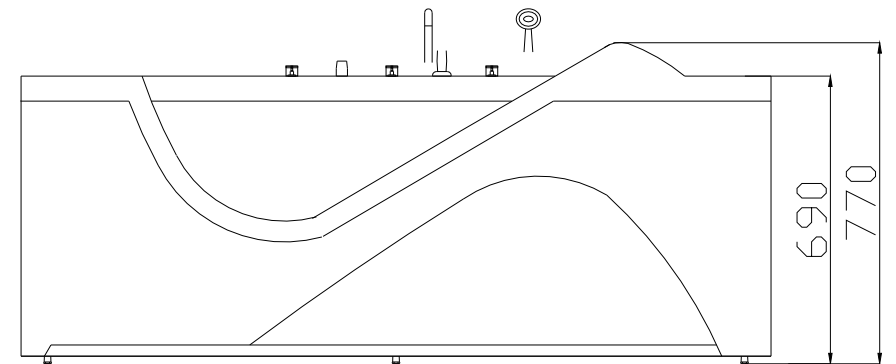

23461

JACUZZI BATHTUB G9561L

- **1810*910*770**
- **Waterfall massage**
- **Water massage**
- **Bubble massage**
- **Control panel**
- **Bluetooth**
- **Heater**
- **Bubble jets with light**
- **Available in Right & Left directions**

MODEL: G9563

SIZE:1810X910X770mm

**Three Dimensional
Installation Diagram**

Plane Diagram

Panel function instructions