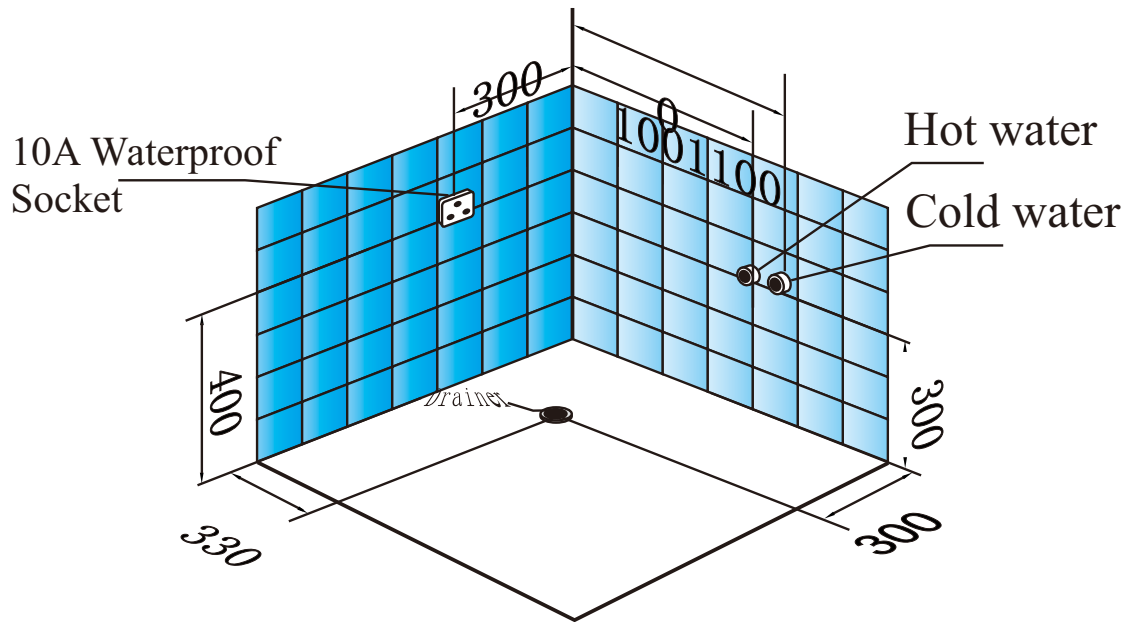

23461

JACUZZI BATHTUB G9561L

- **1810*910*770**
- **Waterfall massage**
- **Water massage**
- **Bubble massage**
- **Control panel**
- **Bluetooth**
- **Heater**
- **Bubble jets with light**
- **Available in Right & Left directions**

MODEL: G9563

SIZE:1810X910X770mm

**Three Dimensional
Installation Diagram**

Plane Diagram

Panel function instructions