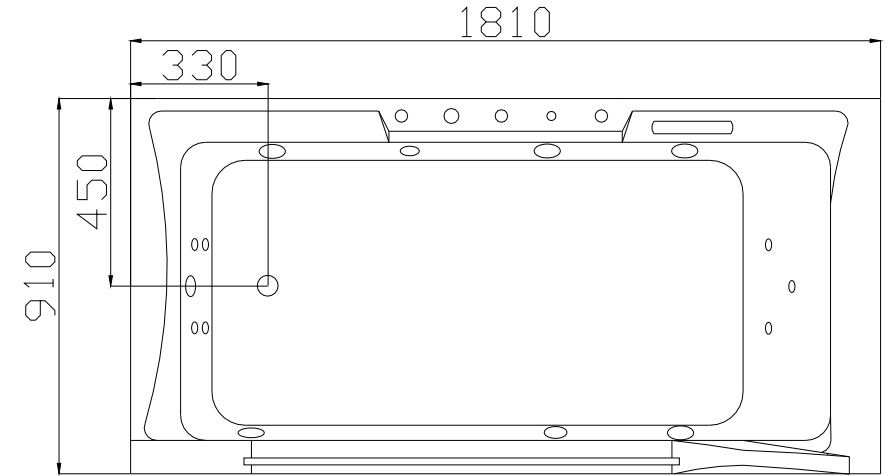

23461

JACUZZI BATHTUB G9561L

- **1810*910*770**
- **Waterfall massage**
- **Water massage**
- **Bubble massage**
- **Control panel**
- **Bluetooth**
- **Heater**
- **Bubble jets with light**
- **Available in Right & Left directions**

MODEL: G9563

SIZE:1810X910X770mm

**Three Dimensional
Installation Diagram**

Plane Diagram

Panel function instructions